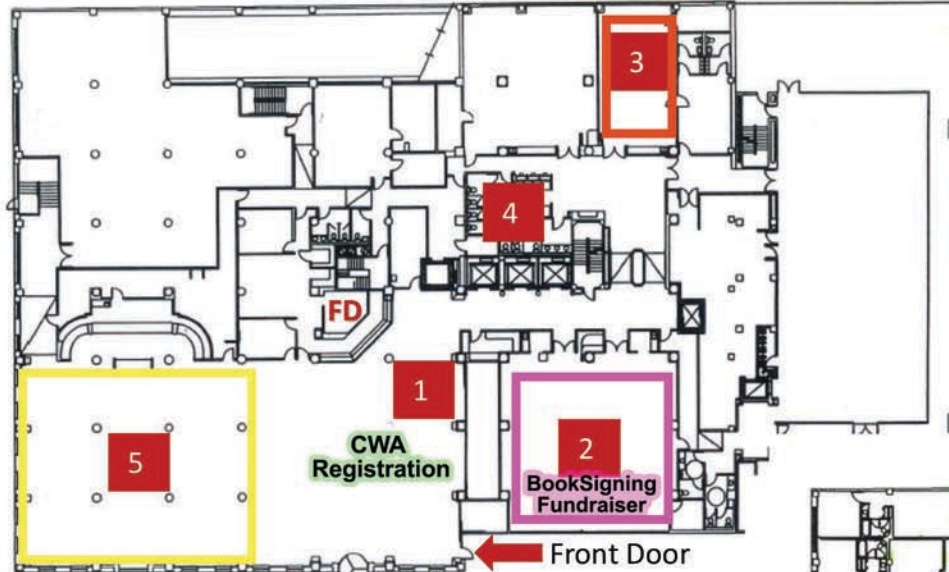

Swag Stuffing and
General Office

Breakfast Area
CWA Lunches
Evening Kickback Area

1st Floor

FD) Front Desk (Check-in)

- 1) Registration Desk
- 2) West Ballroom
- 3) Jolliet Room
- 4) Public Restrooms
- 5) Lobby Dining Area
- 6) Lewis & Sacagawea Room
- 7) York Room
- 8) Atrium
- 9) Public Restrooms

25TH ANNIVERSARY CONFERENCE & AWARDS BANQUET

MAY 16 - 18, 2019

4th Floor

Drury Plaza Hotel St. Louis at the Arch
4th & Market Street
St. Louis, MO 63102
314-231-3003