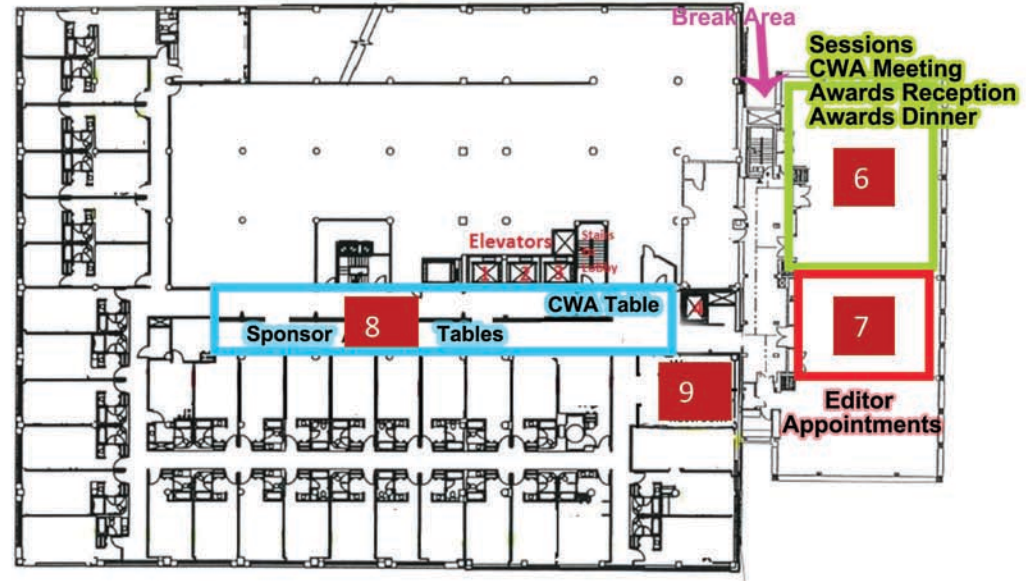

Swag Stuffing and
General Office

Breakfast Area
CWA Lunches
Evening Kickback Area

1st Floor

FD) Front Desk (Check-in)

- 1) Registration Desk
- 2) West Ballroom
- 3) Jolliet Room
- 4) Public Restrooms
- 5) Lobby Dining Area
- 6) Lewis & Sacagawea Room
- 7) York Room
- 8) Atrium
- 9) Public Restrooms

25TH ANNIVERSARY CONFERENCE & AWARDS BANQUET

MAY 16 - 18, 2019

4th Floor

Drury Plaza Hotel St. Louis at the Arch
4th & Market Street
St. Louis, MO 63102
314-231-3003